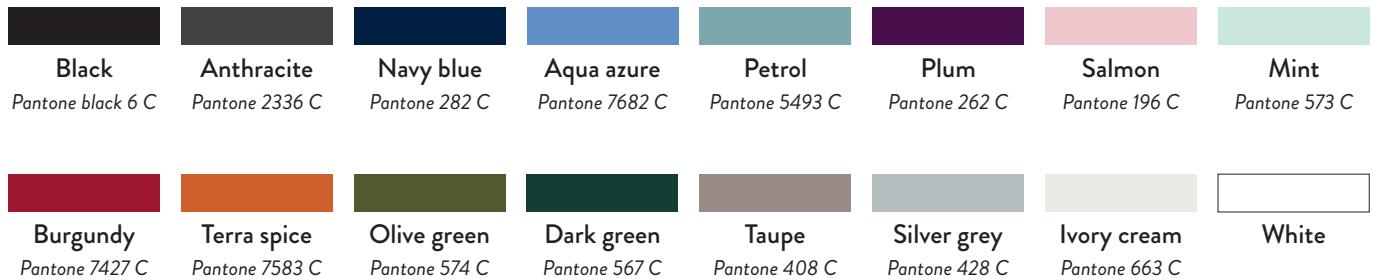

DELUXE BATH TOWEL 70 x 140 cmT1-DELUXE70 | Grammage: 550 gr/m² | Made of 100% terry cotton**Product Description**

- This item is available in 16 colours
- Combed cotton, which ensures long-lasting softness and high absorption
- Washable up to 60 degrees
- Finished with a luxurious hem
- Convenient hanging loop at the end of the bath towel

Features & washing instructions:**Available colours:**

All colours and sizes of the deluxe collection:

Colour	Pantone	T1-DELUXE50	T1-DELXUE60	T1-DELUXE70	T1-DELUXE100
Anthracite	PMS 2336 C	x	x	x	x
Aqua azure	PMS 7682 C	x	x	x	
Black	PMS Black 6 C	x	x	x	x
Burgundy	PMS 7427 C	x	x	x	x
Dark green	PMS 567 C	x	x	x	
Ivory cream	PMS 663 C	x	x	x	
Mint	PMS 573 C	x	x	x	
Navy blue	PMS 282 C	x	x	x	x
Olive green	PMS 574 C	x	x	x	
Petrol	PMS 5493 C	x	x	x	
Plum	PMS 262 C	x	x	x	
Salmon	PMS 196 C	x	x	x	
Silver grey	PMS 428 C	x	x	x	
Taupe	PMS 408 C	x	x	x	
Terra Spice	PMS 7583 C	x	x	x	
White	-	x	x	x	x