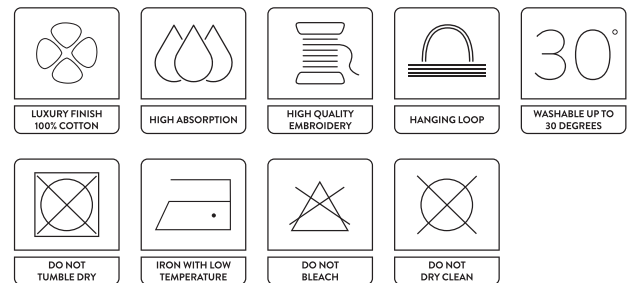

Features & washing instructions: